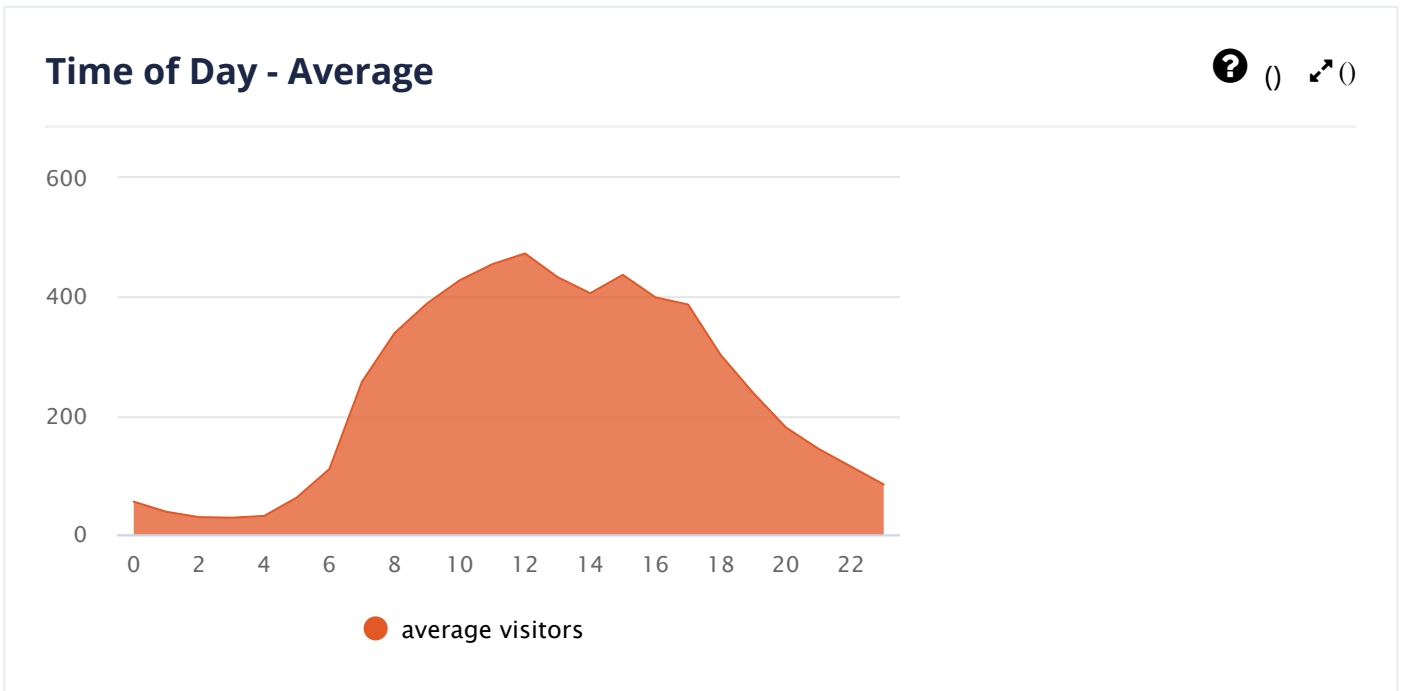

3,847
Average visits, per day

1,393,645
Total visits this period

12:00 - 13:00
Busiest time of day

110 minutes

3,818
Average visits per day

Busiest Zones

? () ↗ 0

Total Visitors - New Vs Repeat

? () ↗ 0

Number of Visitors - New Vs Repeat

Dwell time Analysis

Weather Data powered by dark sky (<https://darksky.net/poweredby/>)

website: <http://www.elephantwifi.co.uk>
email address: support@elephantwifi.co.uk
report time: 21 January, 2019, 16:07 (GMT)