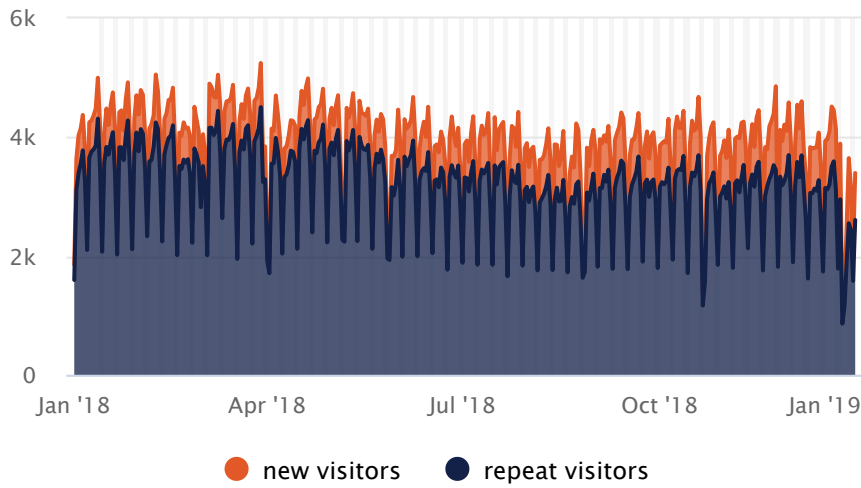

Number of Visitors - New Vs Repeat