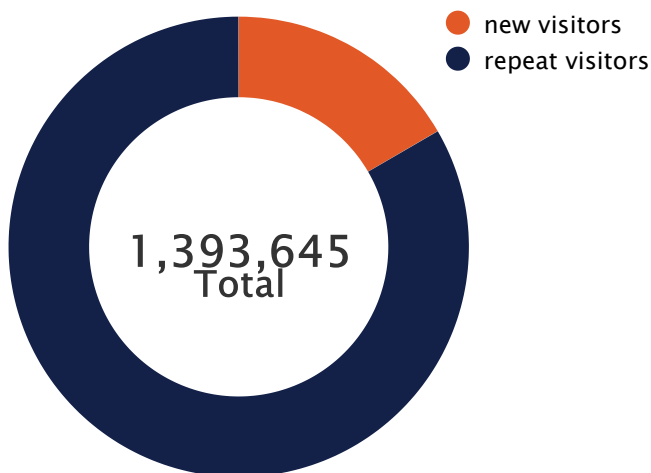

Total Visitors - New Vs Repeat

? () ↗ 0