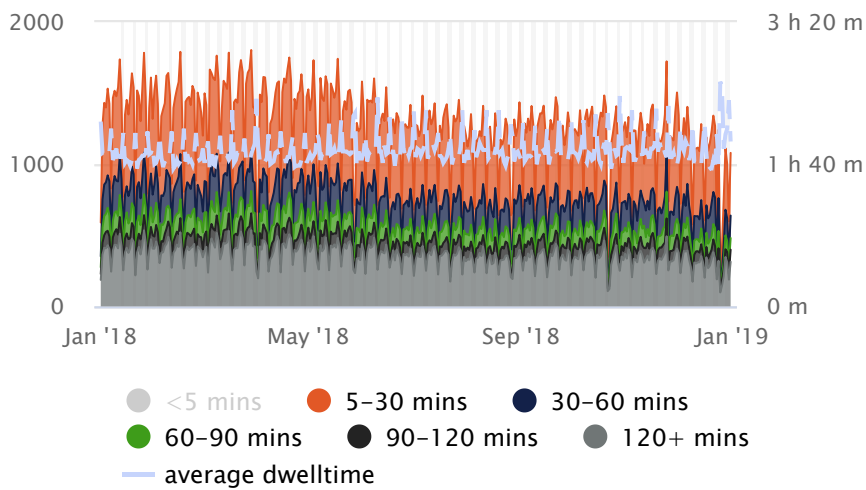

Dwell time Analysis

Weather Data powered by dark sky (<https://darksky.net/poweredby/>)