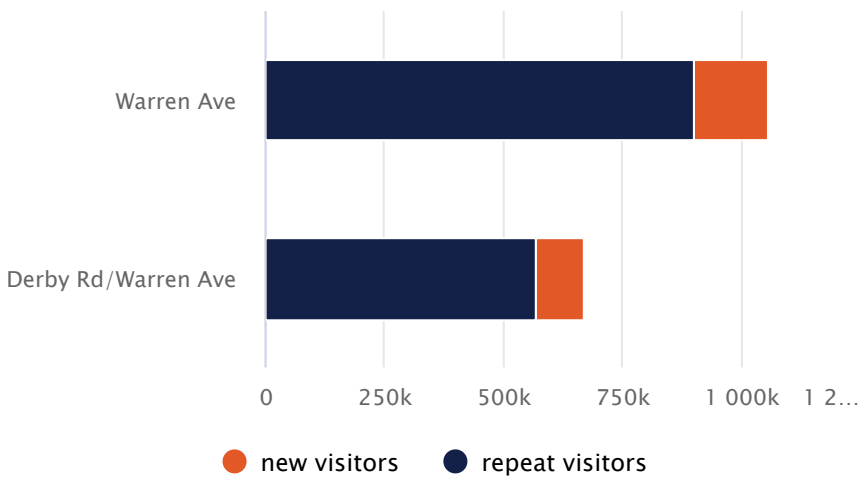

3,847
Average visits, per day

1,393,645
Total visits this period

12:00 - 13:00
Busiest time of day

110 minutes

3,818
Average visits per day

Busiest Zones

? () ↗ 0

Total Visitors - New Vs Repeat